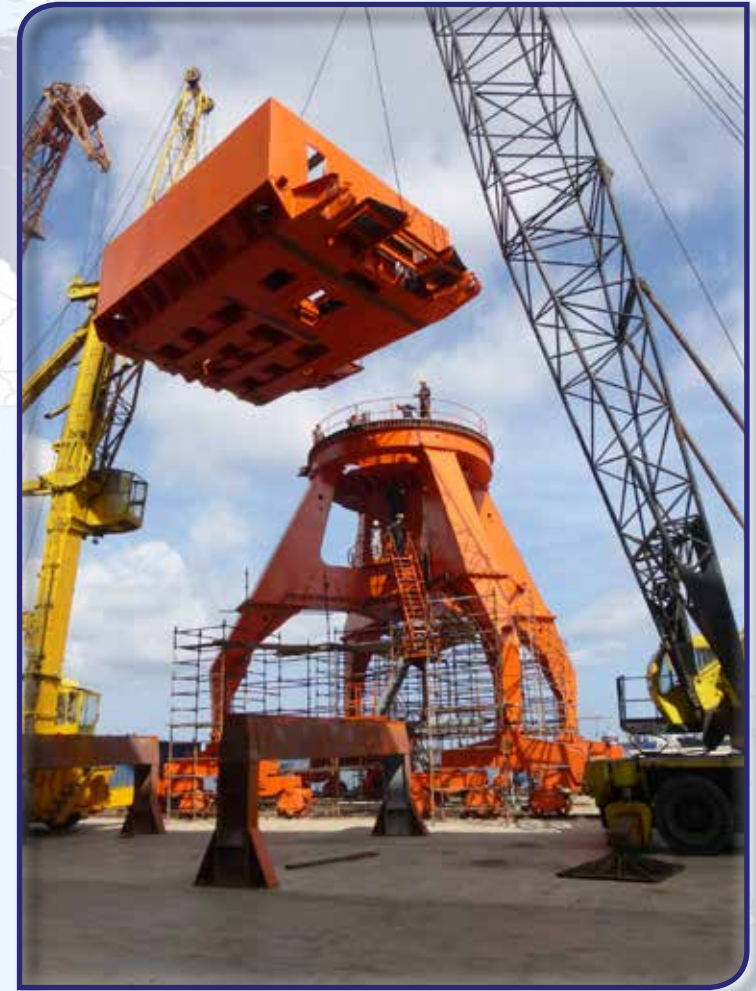

for Alexandria Shipyard
2015

GANZ DANUBIUS
TRADING Co. Ltd.

Modernization of KIROV type portal crane

Contents

Dismounting the crane

Dismounting machinery and removal of old electrical system

Transportation of parts for overhauling in containers

Modernization of KIROV type portal crane

Transportation of parts for overhauling in containers

Modernization of KIROV type portal crane

Overhauling of steel structure

Sandblasting main steel struction parts

Overhauling luffing system, balancers, hoisting unit etc.

Modernization of KIROV type portal crane

Supply new and modern electrical system

Modernization of KIROV type portal crane

Installation of overhauled steel structure, machinery and new electrical system

Modernization of KIROV type portal crane

Installation of overhauled steel structure, machinery and new electrical system

Modernization of KIROV type portal crane

Installation of overhauled steel structure, machinery and new electrical system